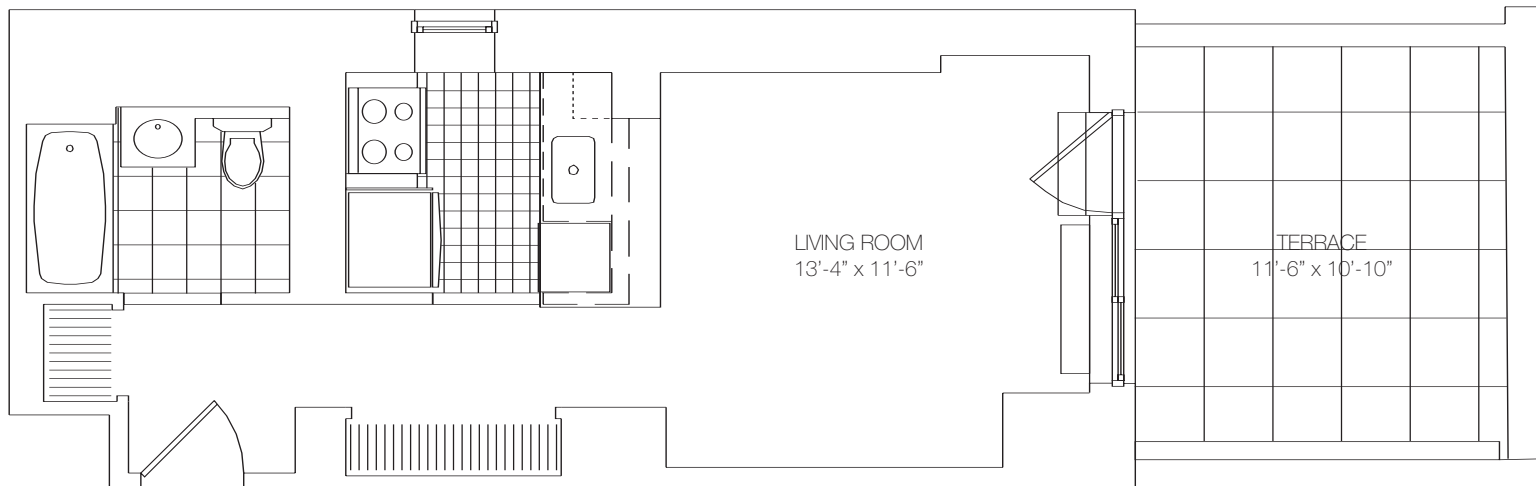

Residence I

Floor 7

Studio

FEATURES

Terrace

Windowed Kitchen

Floor to Ceiling Windows

188 LUDLOW STREET
NY NY 10002