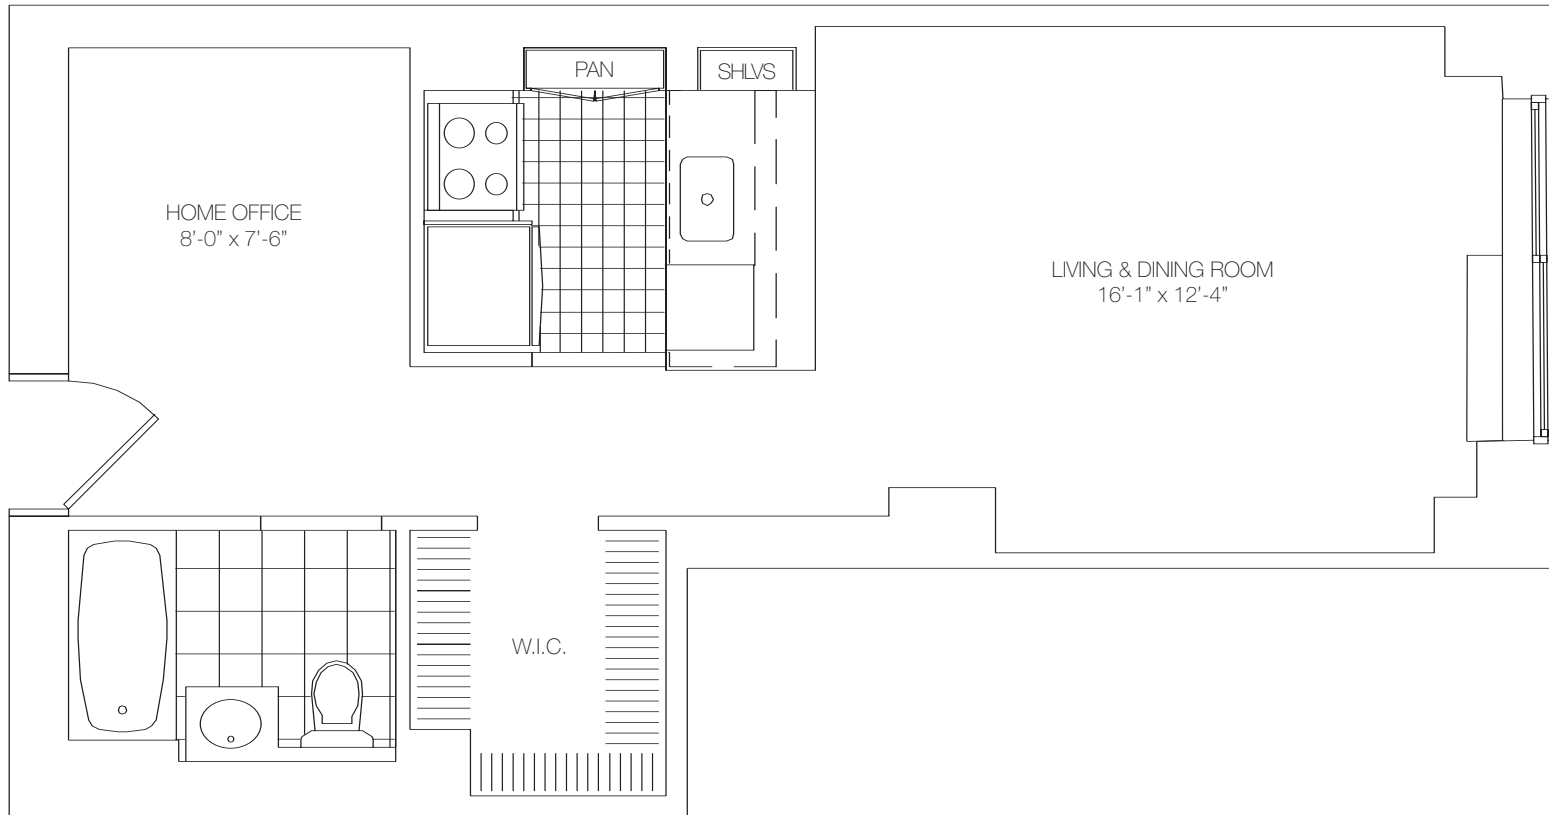

# Residence K

Floors 4-6

Studio

Home Office

## FEATURES

Walk in Closet

Pantry

Floor to Ceiling Windows

188 LUDLOW STREET  
NY NY 10002

T: 212 387 0188  
F: 212 387 9151

[theludlownyc.com](http://theludlownyc.com)

developed by  
**EDISON PROPERTIES, LLC**

 All layouts and details shown are approximate. Dimensions are subject to construction deviations.