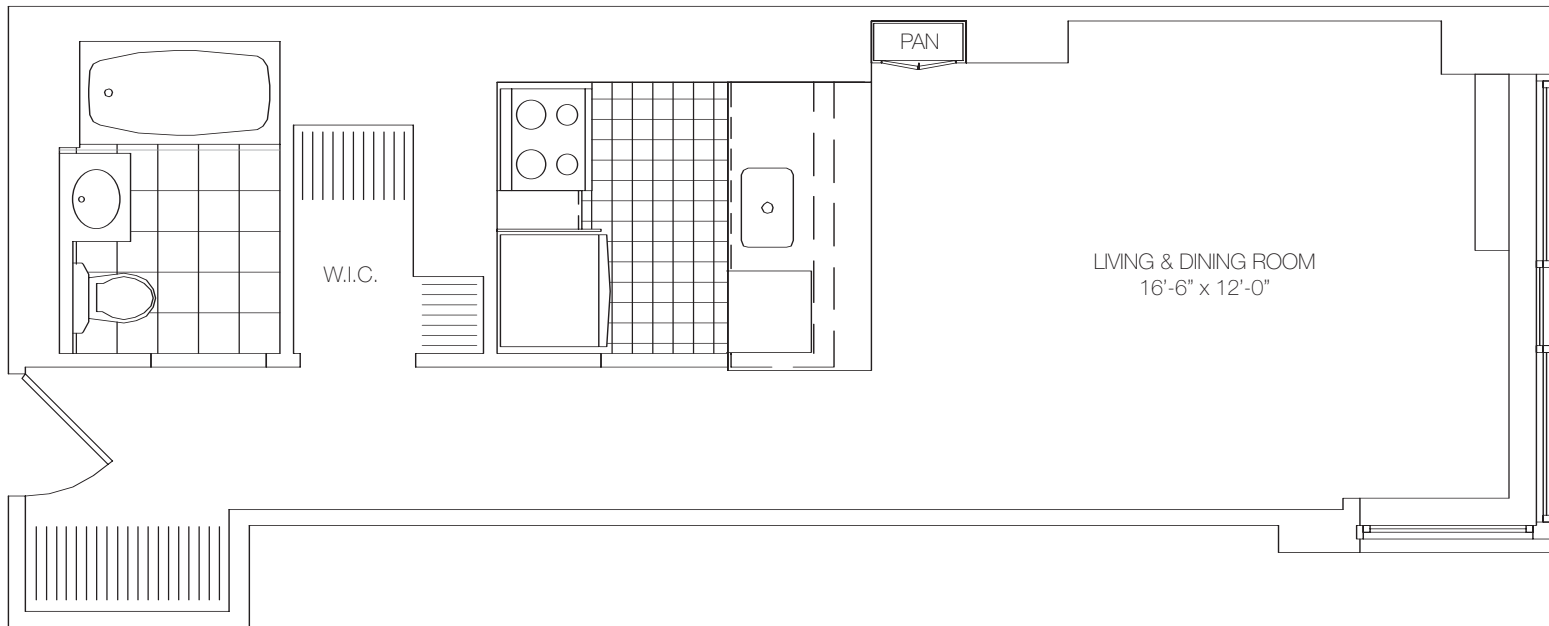

# Residence B

Floors 3-6

Studio

## FEATURES

Walk in Closet

Pantry

Floor to Ceiling Windows

188 LUDLOW STREET  
NY NY 10002

T: 212 387 0188  
F: 212 387 9151

[theludlownyc.com](http://theludlownyc.com)

developed by  
EDISON PROPERTIES, LLC

 All layouts and details shown are approximate. Dimensions are subject to construction deviations.