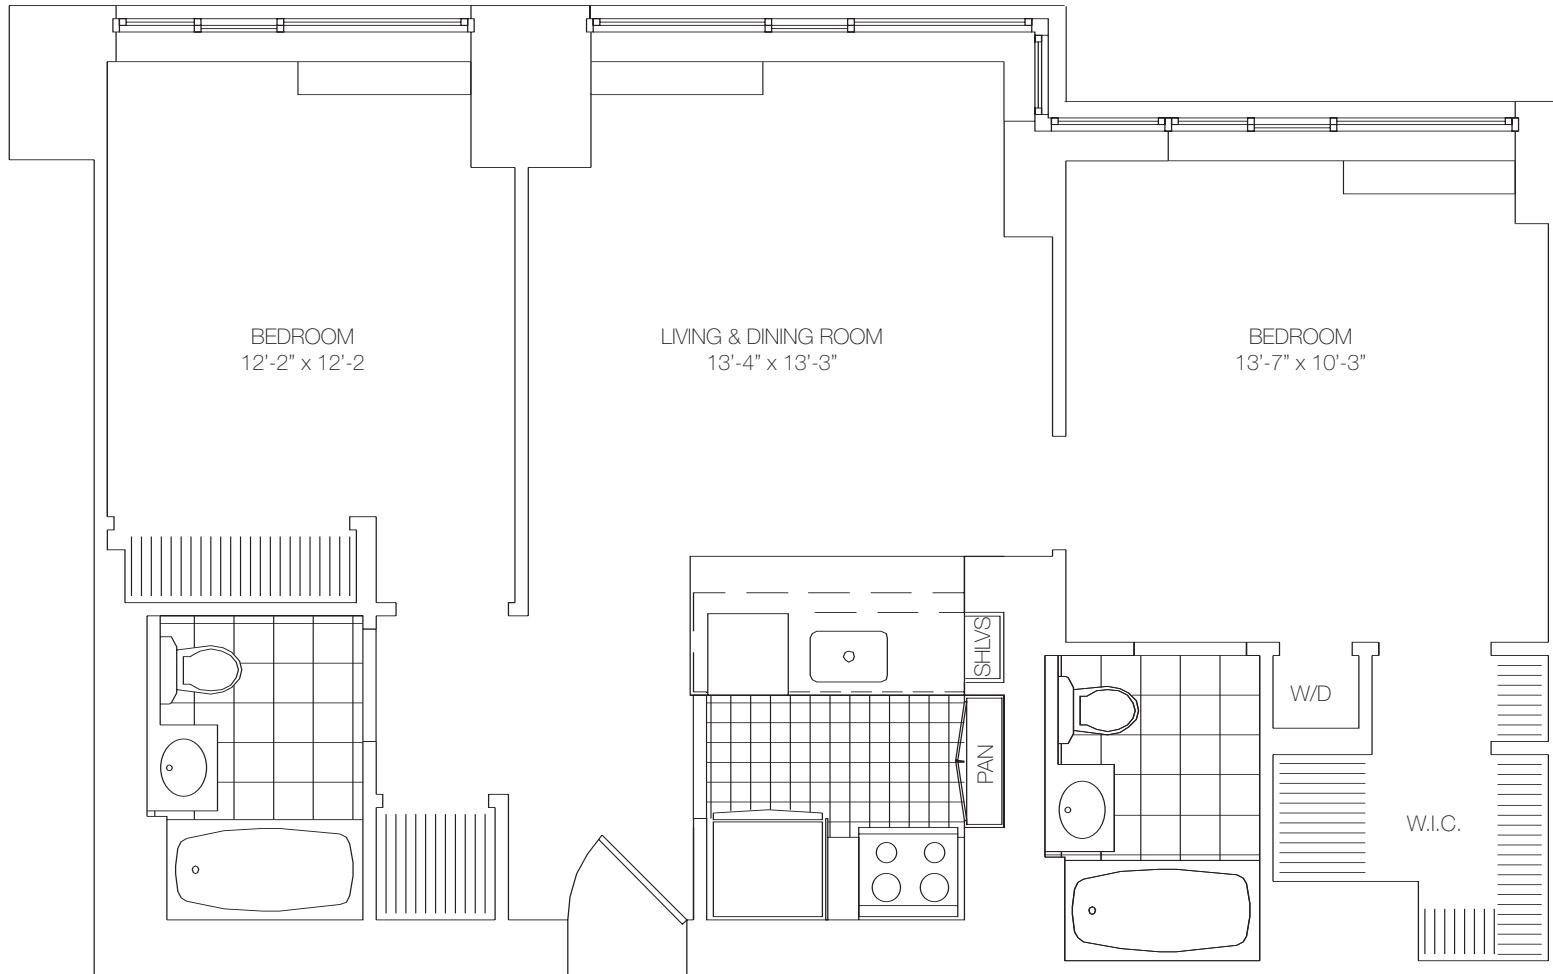

Residence J

Floors 8-PH

2 Bedroom

2 Bathroom

FEATURES

Washer/Dryer

Walk in Closet

Pantry

Floor to Ceiling Windows

188 LUDLOW STREET
NY NY 10002

T: 212 387 0188
F: 212 387 9151

theludlownyc.com

developed by
EDISON PROPERTIES, LLC

 All layouts and details shown are approximate. Dimensions are subject to construction deviations.

EAST HOUSTON STREET