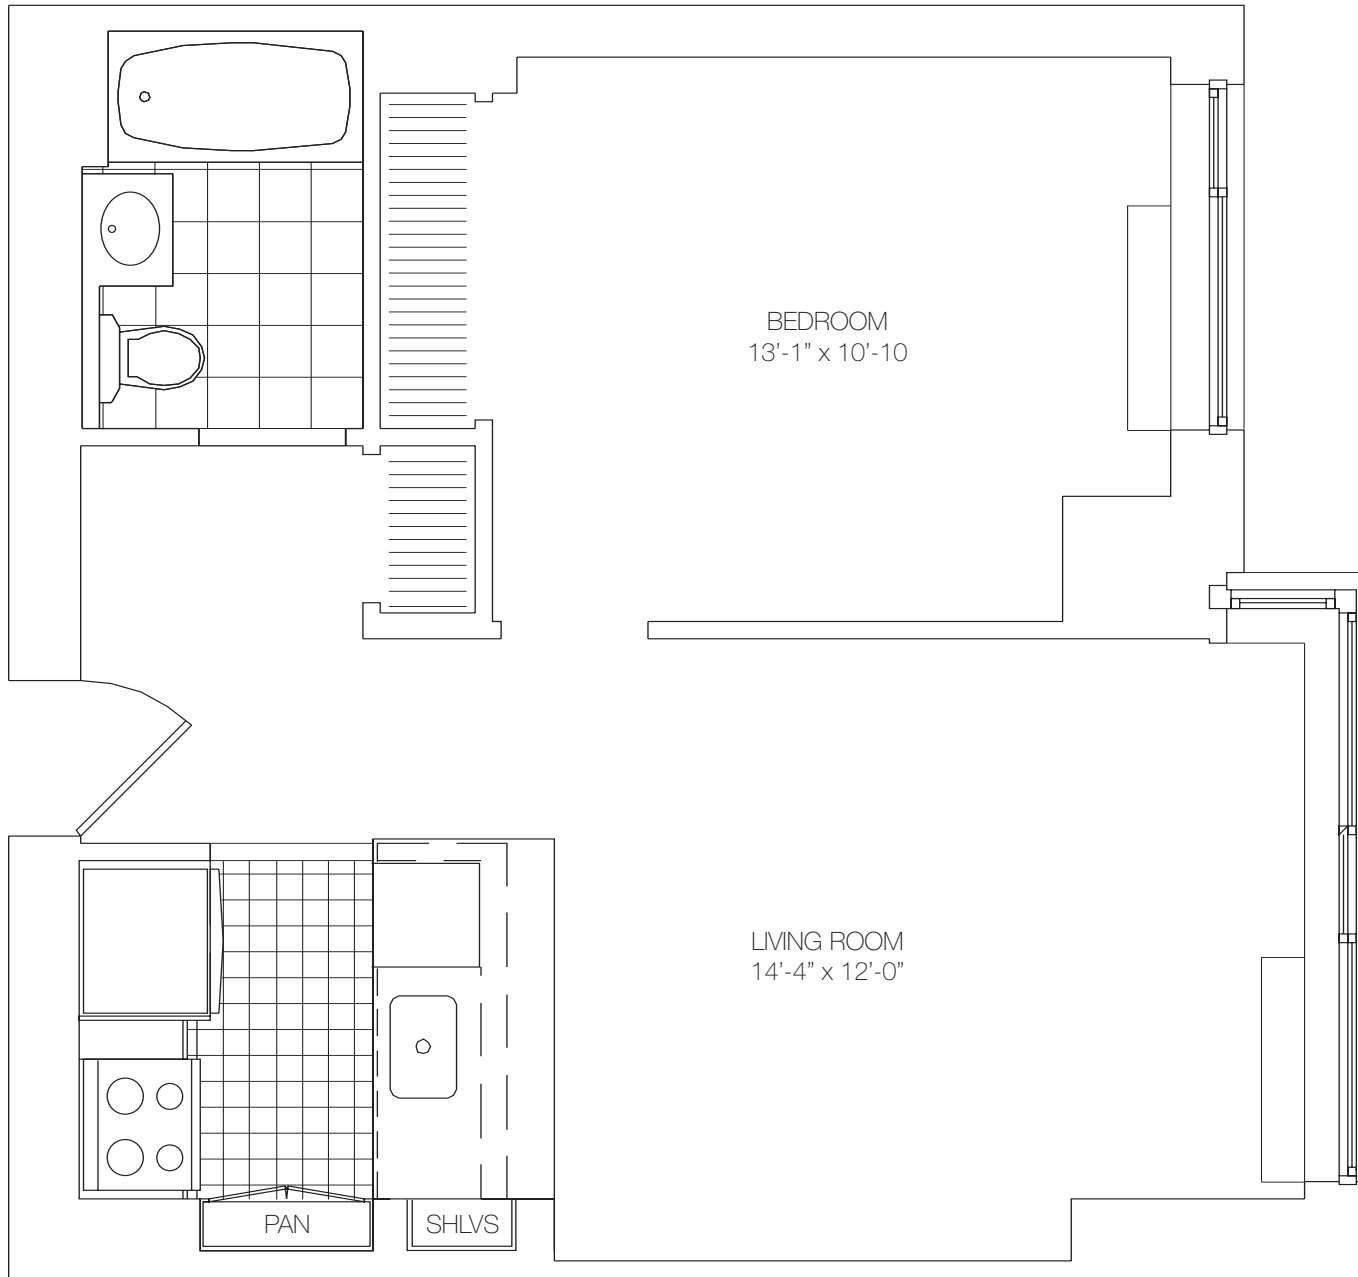

Residence C

Floors 8-PH

1 Bedroom

FEATURES

Pantry

Floor to Ceiling Windows

188 LUDLOW STREET
NY NY 10002

T: 212 387 0188
F: 212 387 9151

theludlownyc.com

developed by
EDISON PROPERTIES, LLC

 All layouts and details shown are approximate. Dimensions are subject to construction deviations.