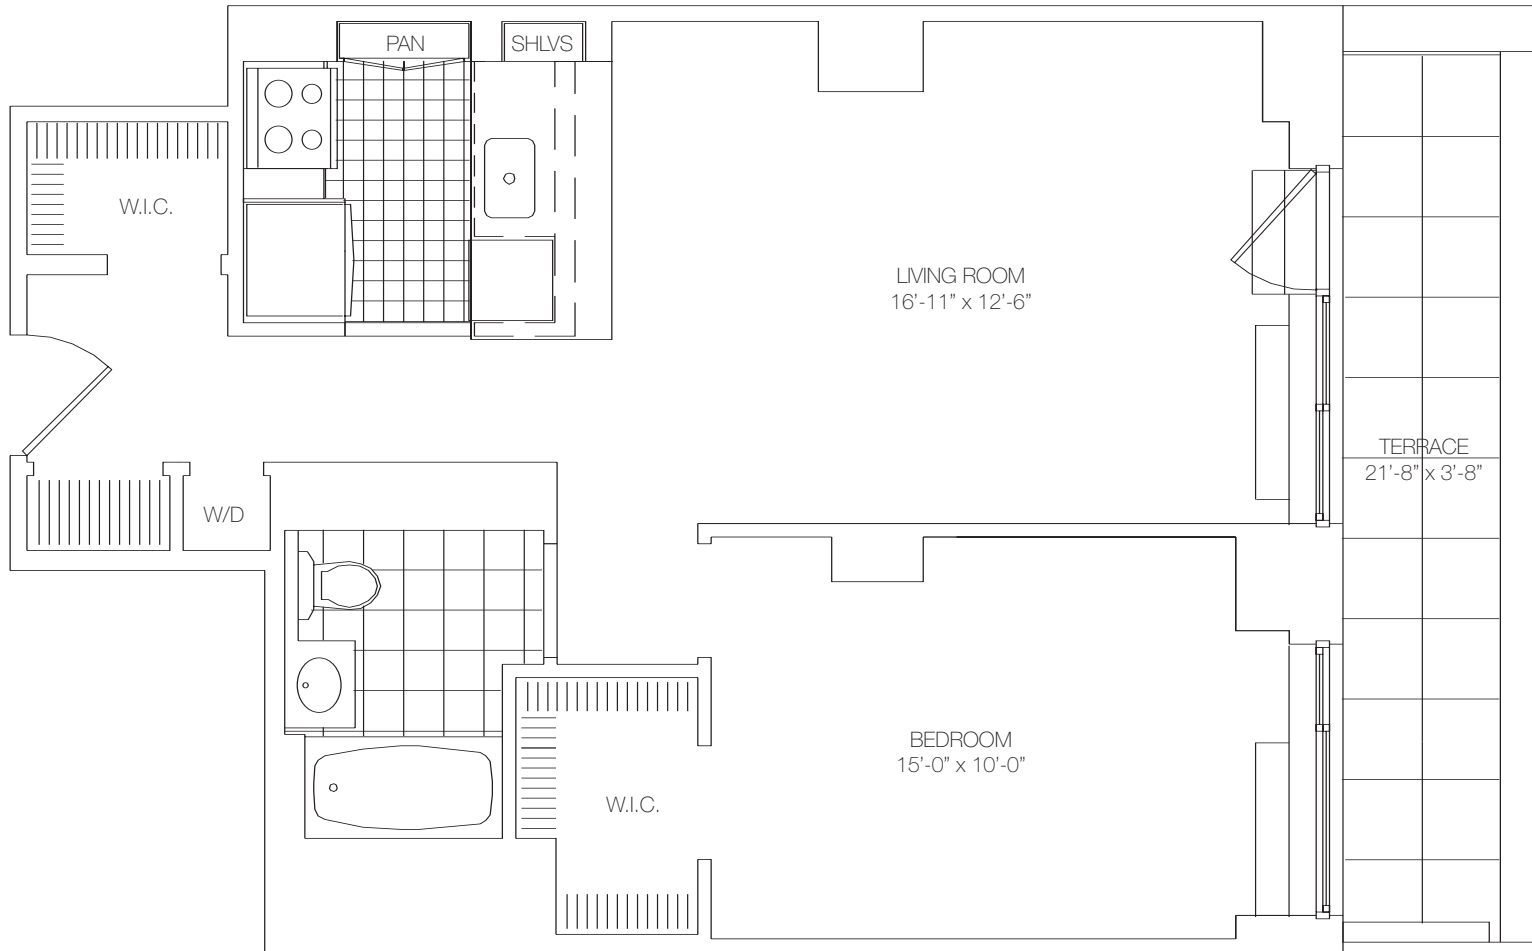

Residence C

Floor 3

1 Bedroom

FEATURES

- Terrace
- Washer/Dryer
- Walk in Closets
- Pantry
- Floor to Ceiling Windows

188 LUDLOW STREET
NY NY 10002

T: 212 387 0188
F: 212 387 9151

theludlownyc.com

developed by
EDISON PROPERTIES, LLC

 All layouts and details shown are approximate. Dimensions are subject to construction deviations.