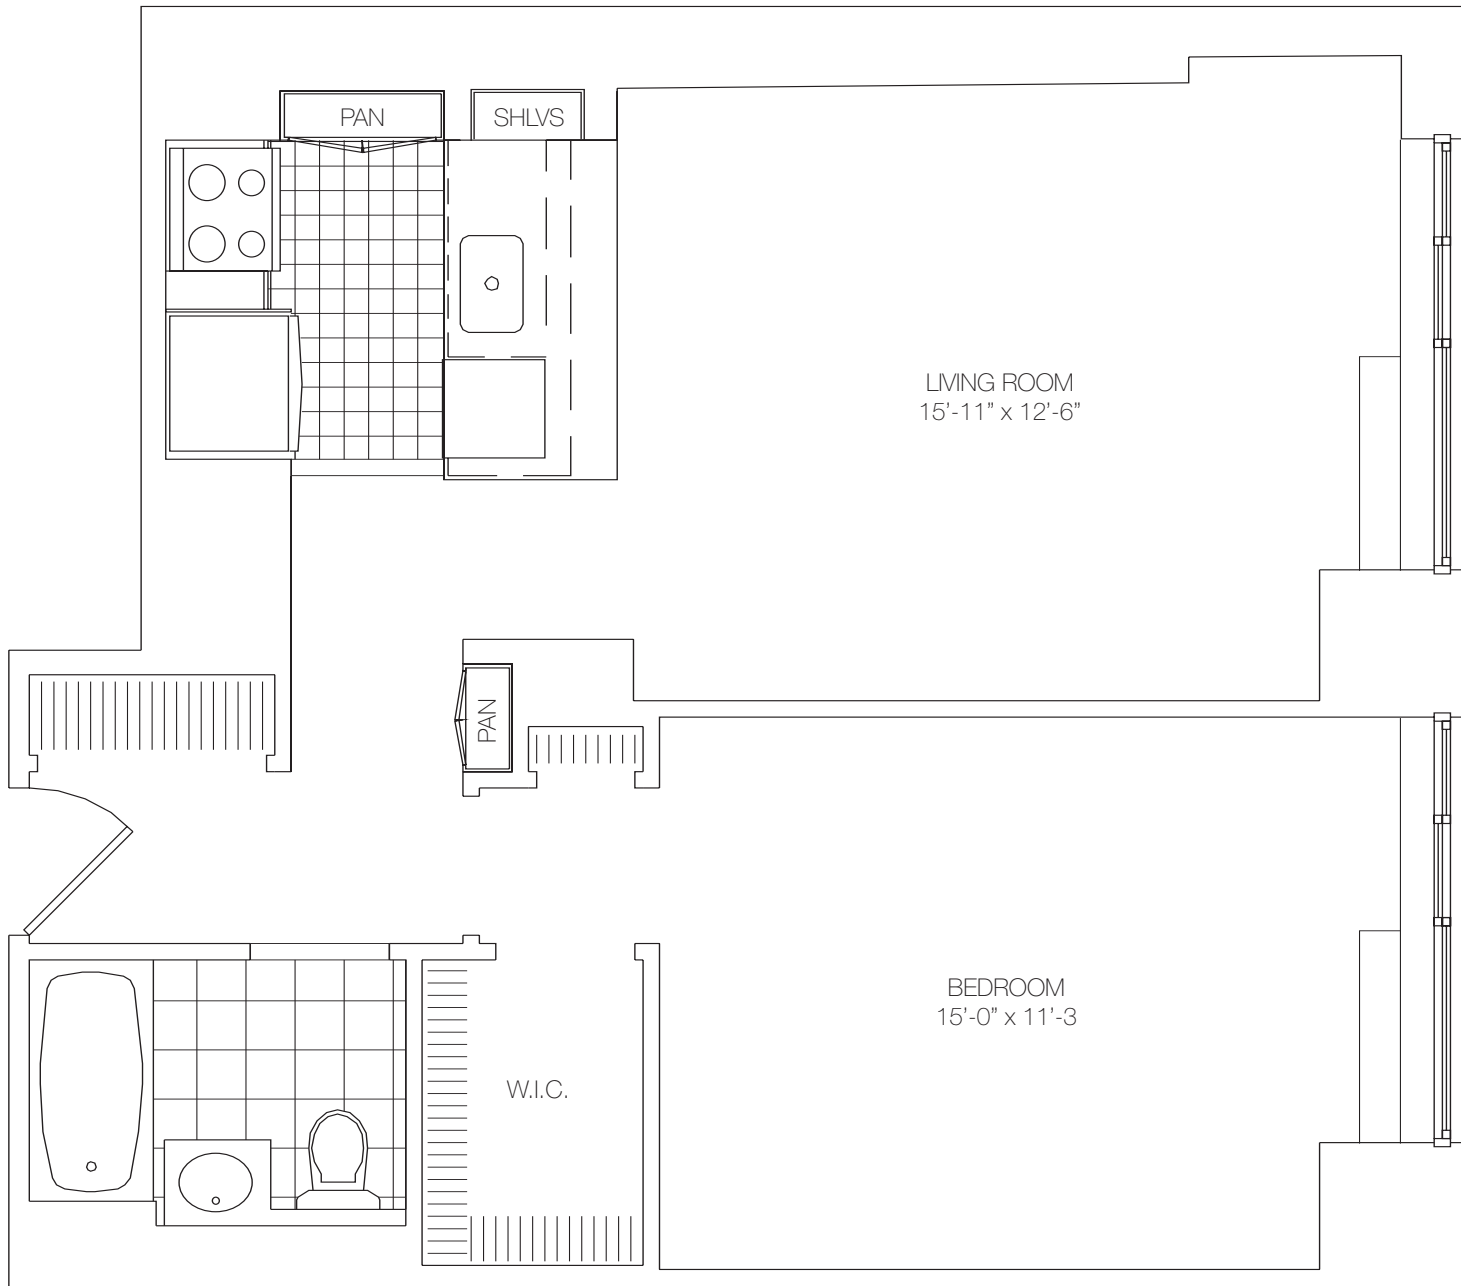

THE LUDLOW

A NEW VIEW OF THE LOWER EAST SIDE

Residence G

Floors 4-6

1 Bedroom

FEATURES

Walk in Closet

Pantries

Floor to Ceiling Windows

188 LUDLOW STREET
NY NY 10002

T: 212 387 0188
F: 212 387 9151

theludlownyc.com

developed by
EDISON PROPERTIES, LLC

 All layouts and details shown are approximate. Dimensions are subject to construction deviations.