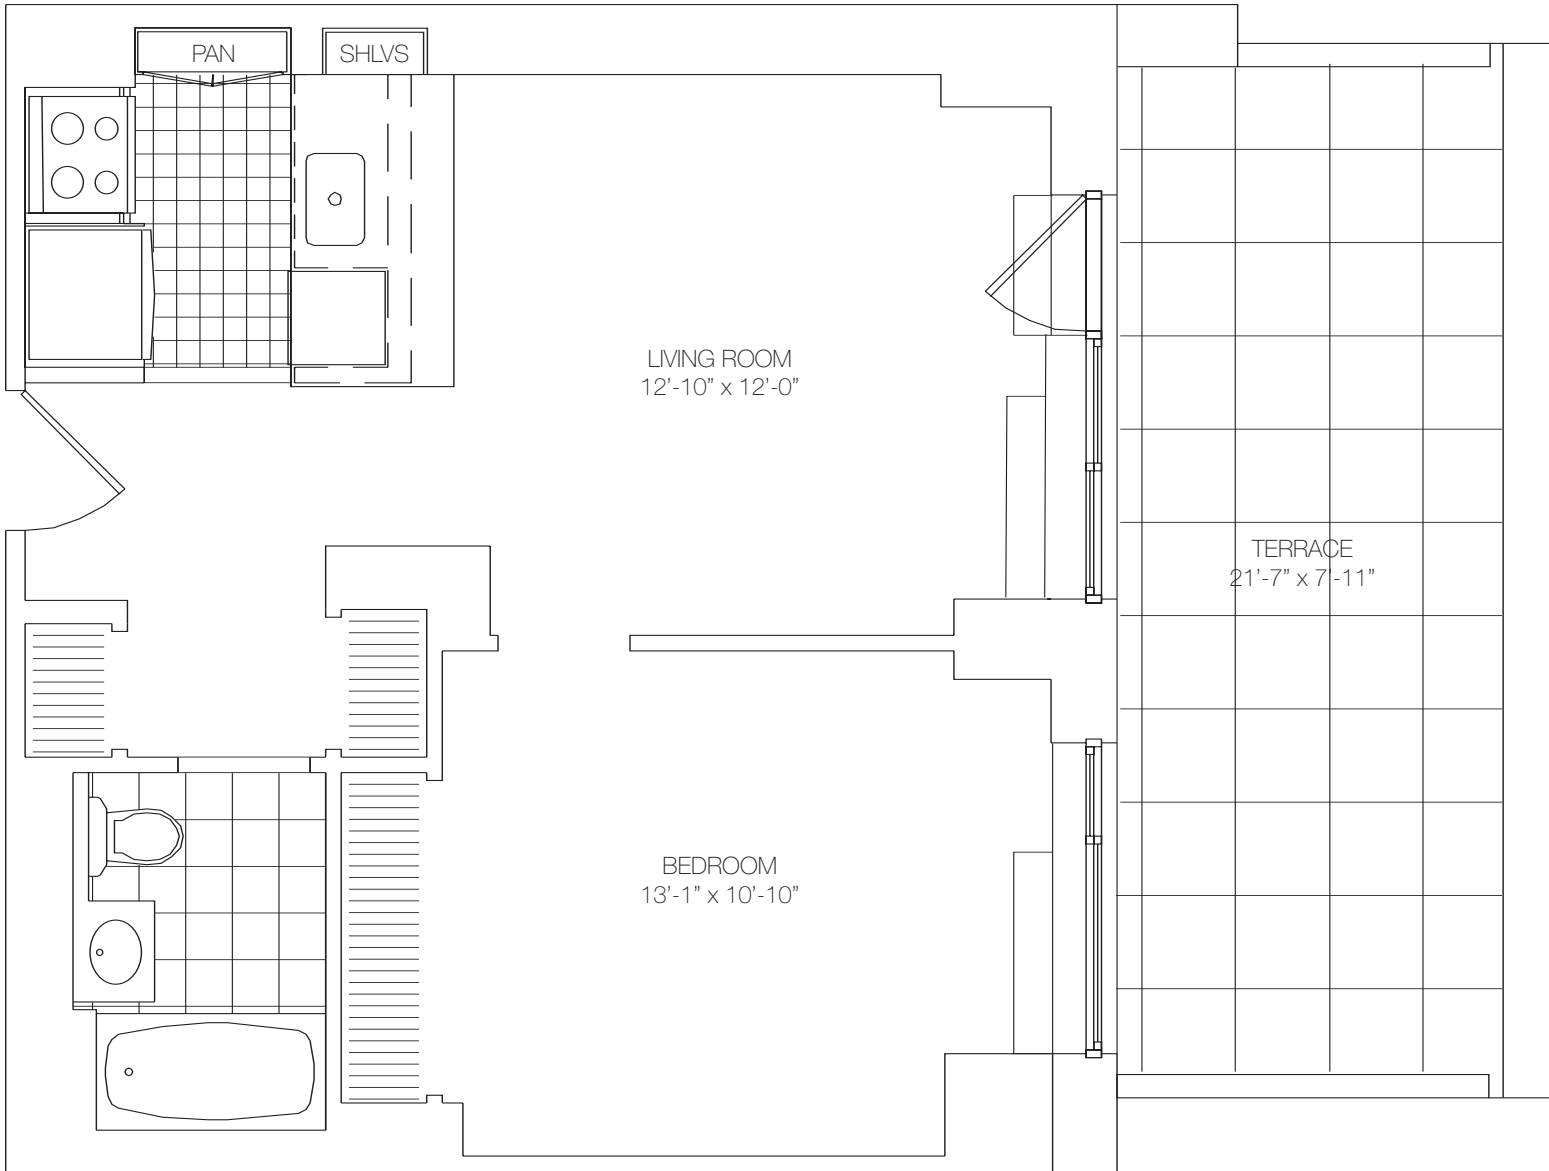

# THE LUDLOW

A NEW VIEW OF THE LOWER EAST SIDE

## Residence B

Floor 7

1 Bedroom

### FEATURES

Terrace

Pantry

Floor to Ceiling Windows

188 LUDLOW STREET  
NY NY 10002

T: 212 387 0188  
F: 212 387 9151

[theludlownyc.com](http://theludlownyc.com)

developed by  
EDISON PROPERTIES, LLC

 All layouts and details shown are approximate. Dimensions are subject to construction deviations.