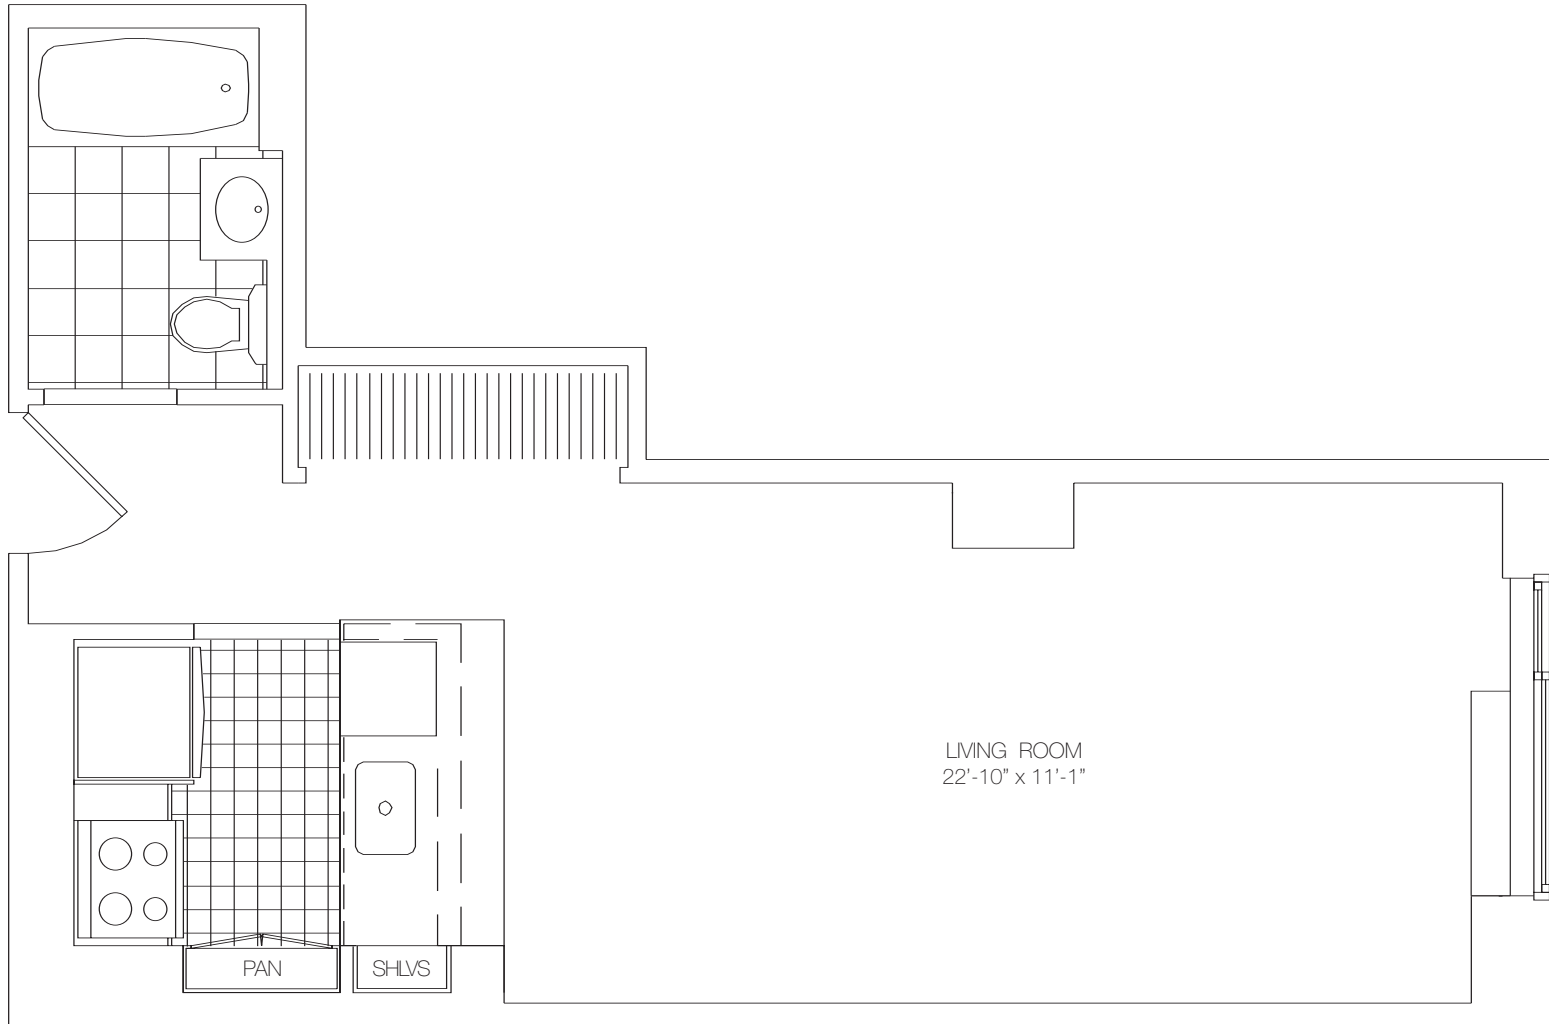

Residence D

Floors 4-6

Studio

FEATURES

Pantry

Floor to Ceiling Windows

LIVING ROOM
22'-10" x 11'-1"

188 LUDLOW STREET
NY NY 10002

T: 212 387 0188
F: 212 387 9151

theludlownyc.com

developed by
EDISON PROPERTIES, LLC

All layouts and details shown are approximate. Dimensions are subject to construction deviations.