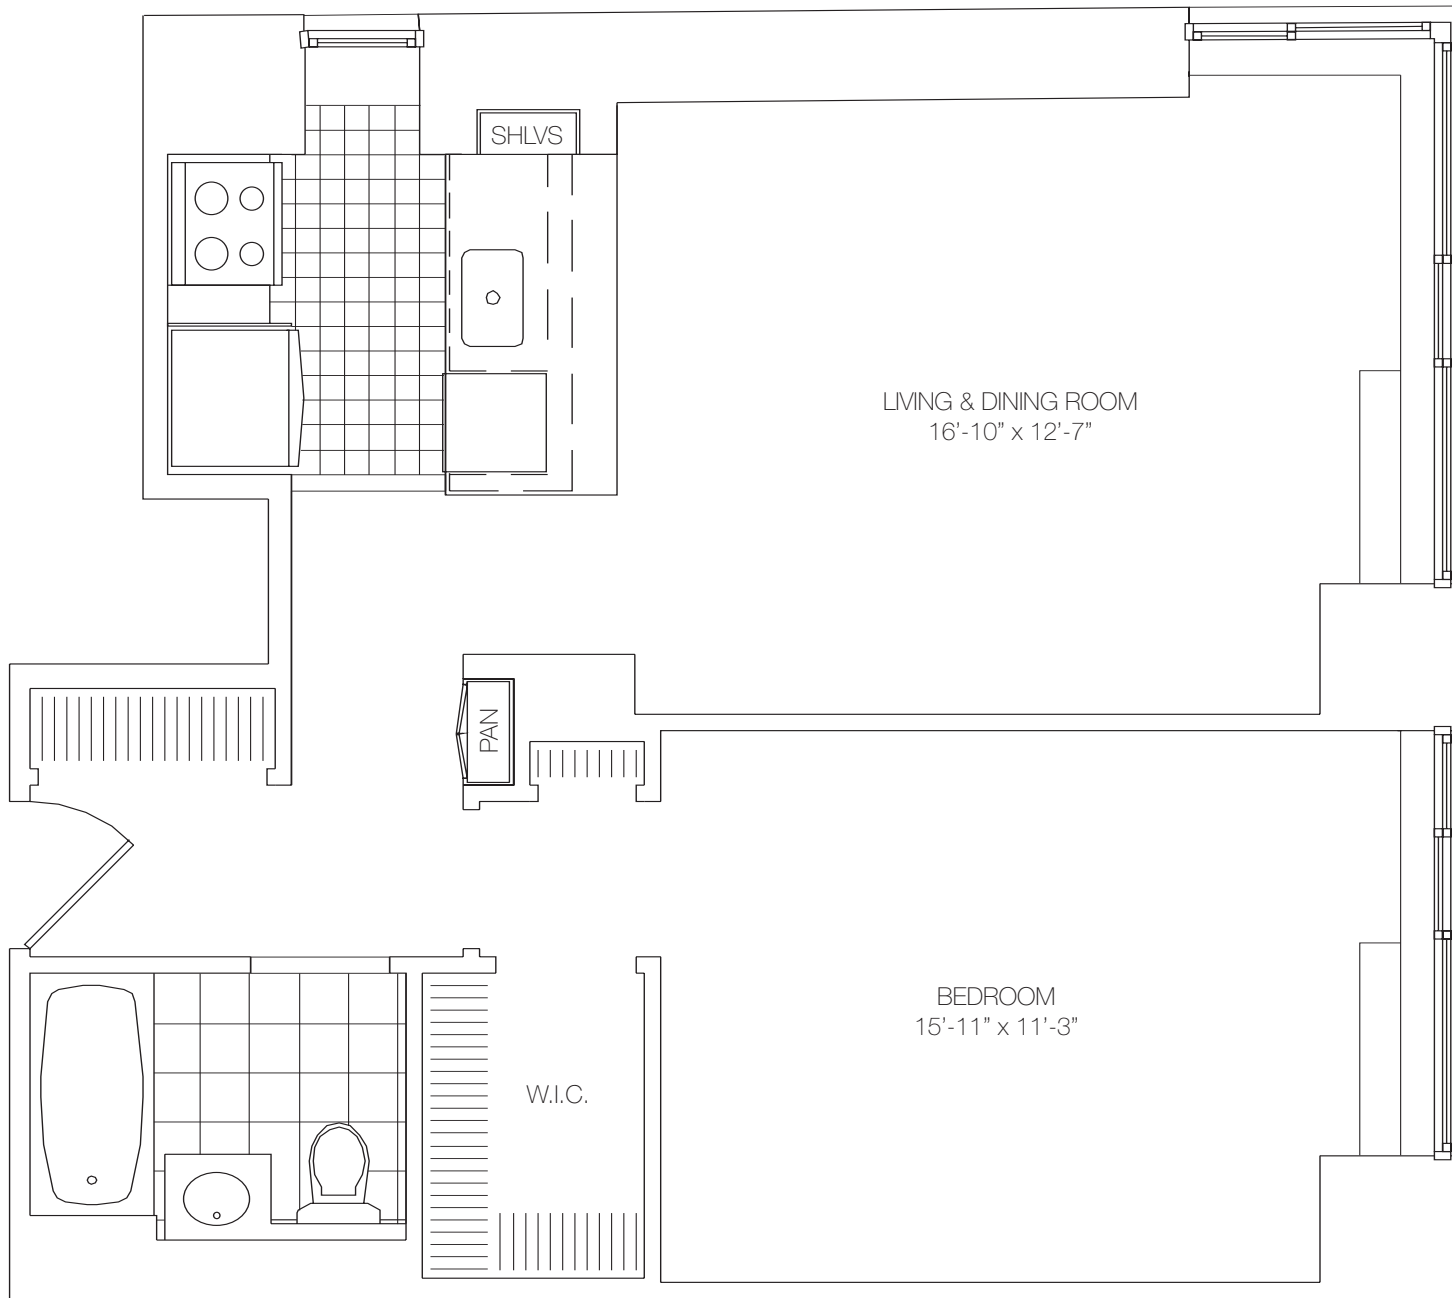

THE LUDLOW

A NEW VIEW OF THE LOWER EAST SIDE

Residence E

Floors 7-PH

1 Bedroom

FEATURES

Walk in Closet

Pantry

Windowed Kitchen

Floor to Ceiling Windows

188 LUDLOW STREET
NY NY 10002

T: 212 387 0188
F: 212 387 9151

theludlownyc.com

developed by
EDISON PROPERTIES, LLC

All layouts and details shown are approximate. Dimensions are subject to construction deviations.

EAST HOUSTON STREET