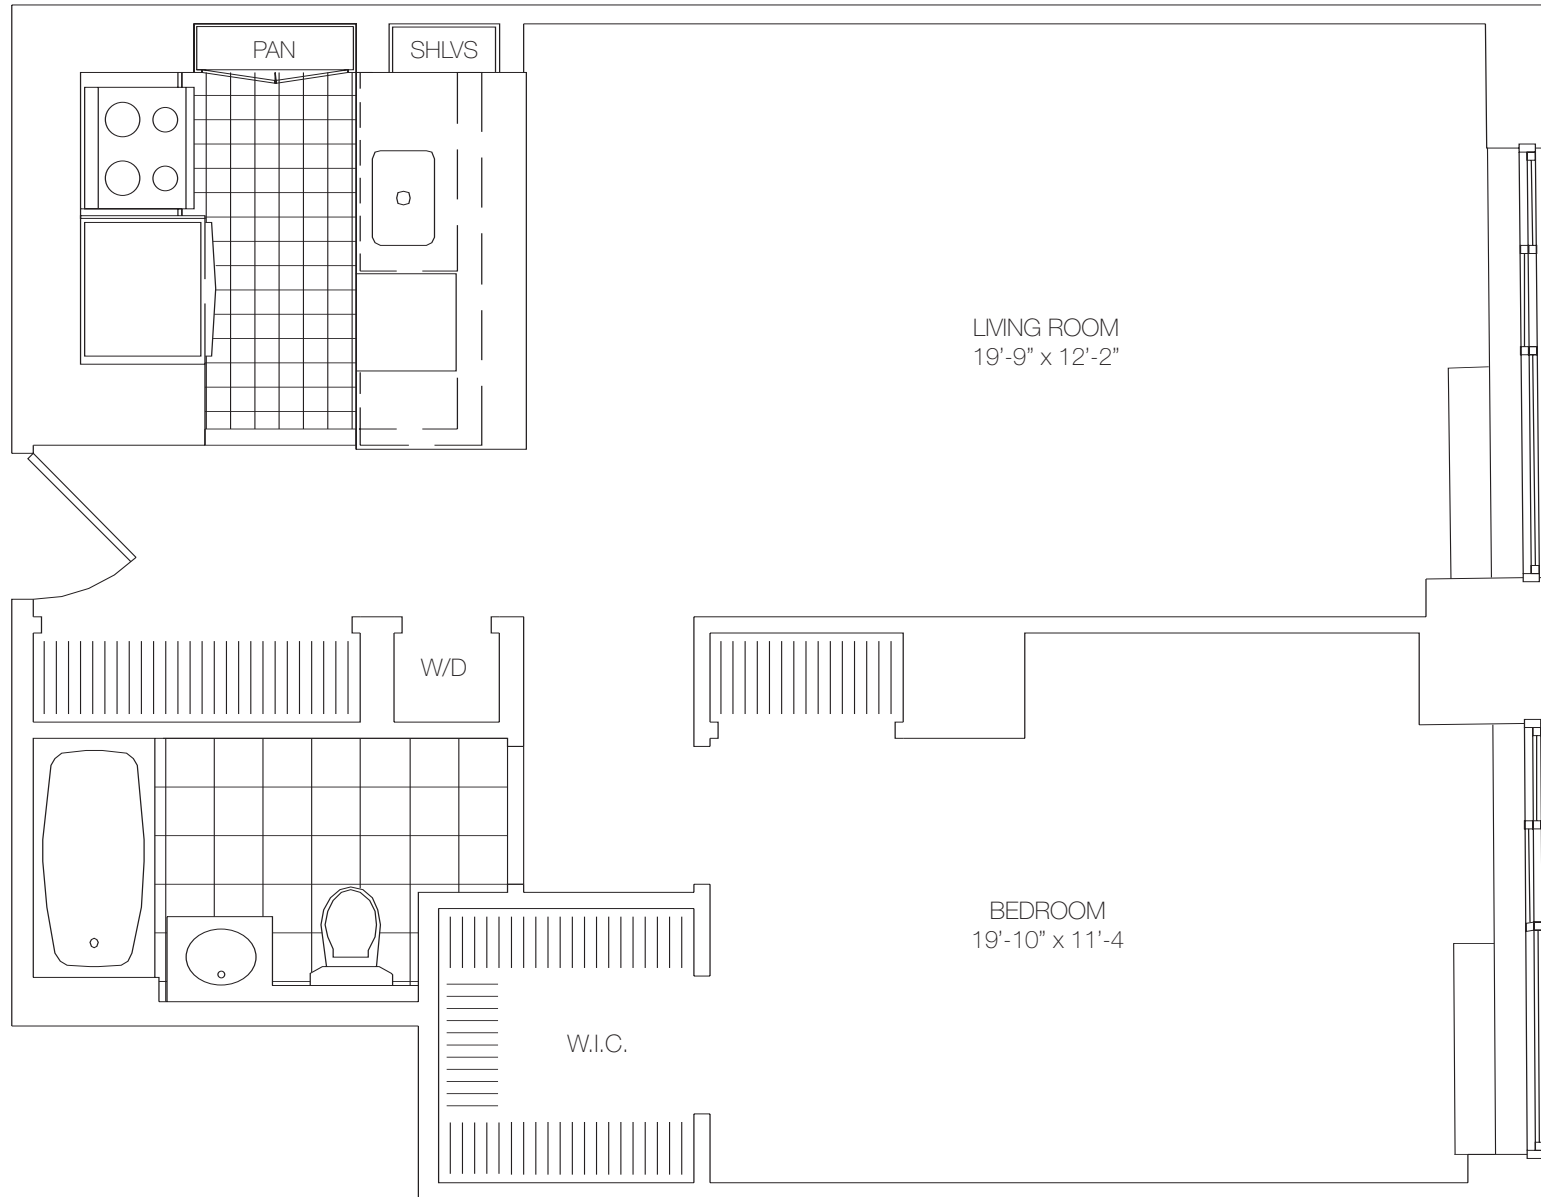

Residence M

Floors 4-6

1 Bedroom

FEATURES

- Washer/Dryer
- Walk in Closet
- Pantry
- Floor to Ceiling Windows

188 LUDLOW STREET
NY NY 10002

T: 212 387 0188
F: 212 387 9151

theludlownyc.com

developed by
EDISON PROPERTIES, LLC

 All layouts and details shown are approximate. Dimensions are subject to construction deviations.